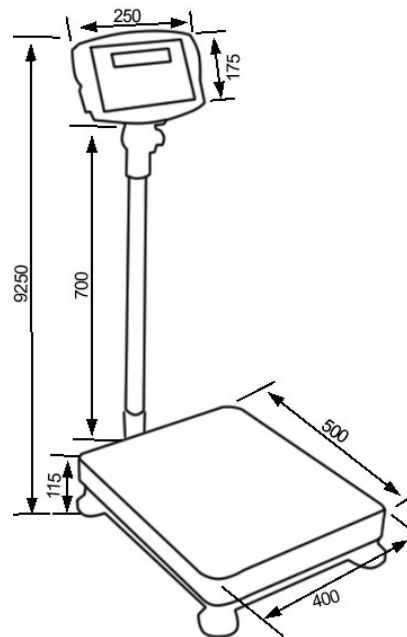

TSCALE

SCALES & BALANCES

EEKW SERIES PLATFORM SCALES

TECHNICAL DATA

External resolution.....1/15,000
 Display..... **20mm LCD(EEKW-C)**
 Pan size..... 320 mm x 360 mm
 400 mm x 500 mm
 Keyboard.....5 keys (mechanical key)
 Operate temp.....0°C ~ +40°C
 ADC update.....sigma delta
 ADC update.....≤ 1/10 second
 Rating.....Rechargeable battery (6V)
 AC adapter (9V/800mA)

DIMENSION

FEATURES

- ◆ Big LED / LCD display
- ◆ Rechargeable battery powered
- ◆ Selectable weighing unit (kg / lb)
- ◆ Auto sleep function (only for LED model)
- ◆ Accumulation function
- ◆ Adjustable indicator bracket
- ◆ Optional RS-232 interface, can connect to PC or printer

SPECIFICATIONS

Model	PEW	EEKW-C
Capacity/division	30 kg / 2 g	60 kg / 10 g , 150 kg / 10 g
Pan size	320 mm x 360 mm	400 x 500 mm
Display	20mm 6digits LCD with backlight	
Internal counts	200,000	
Rating	Internal rechargeable battery (6V/4Ah) AC adapter (9V/800mA)	
Gross weight	7 kg	17 kg